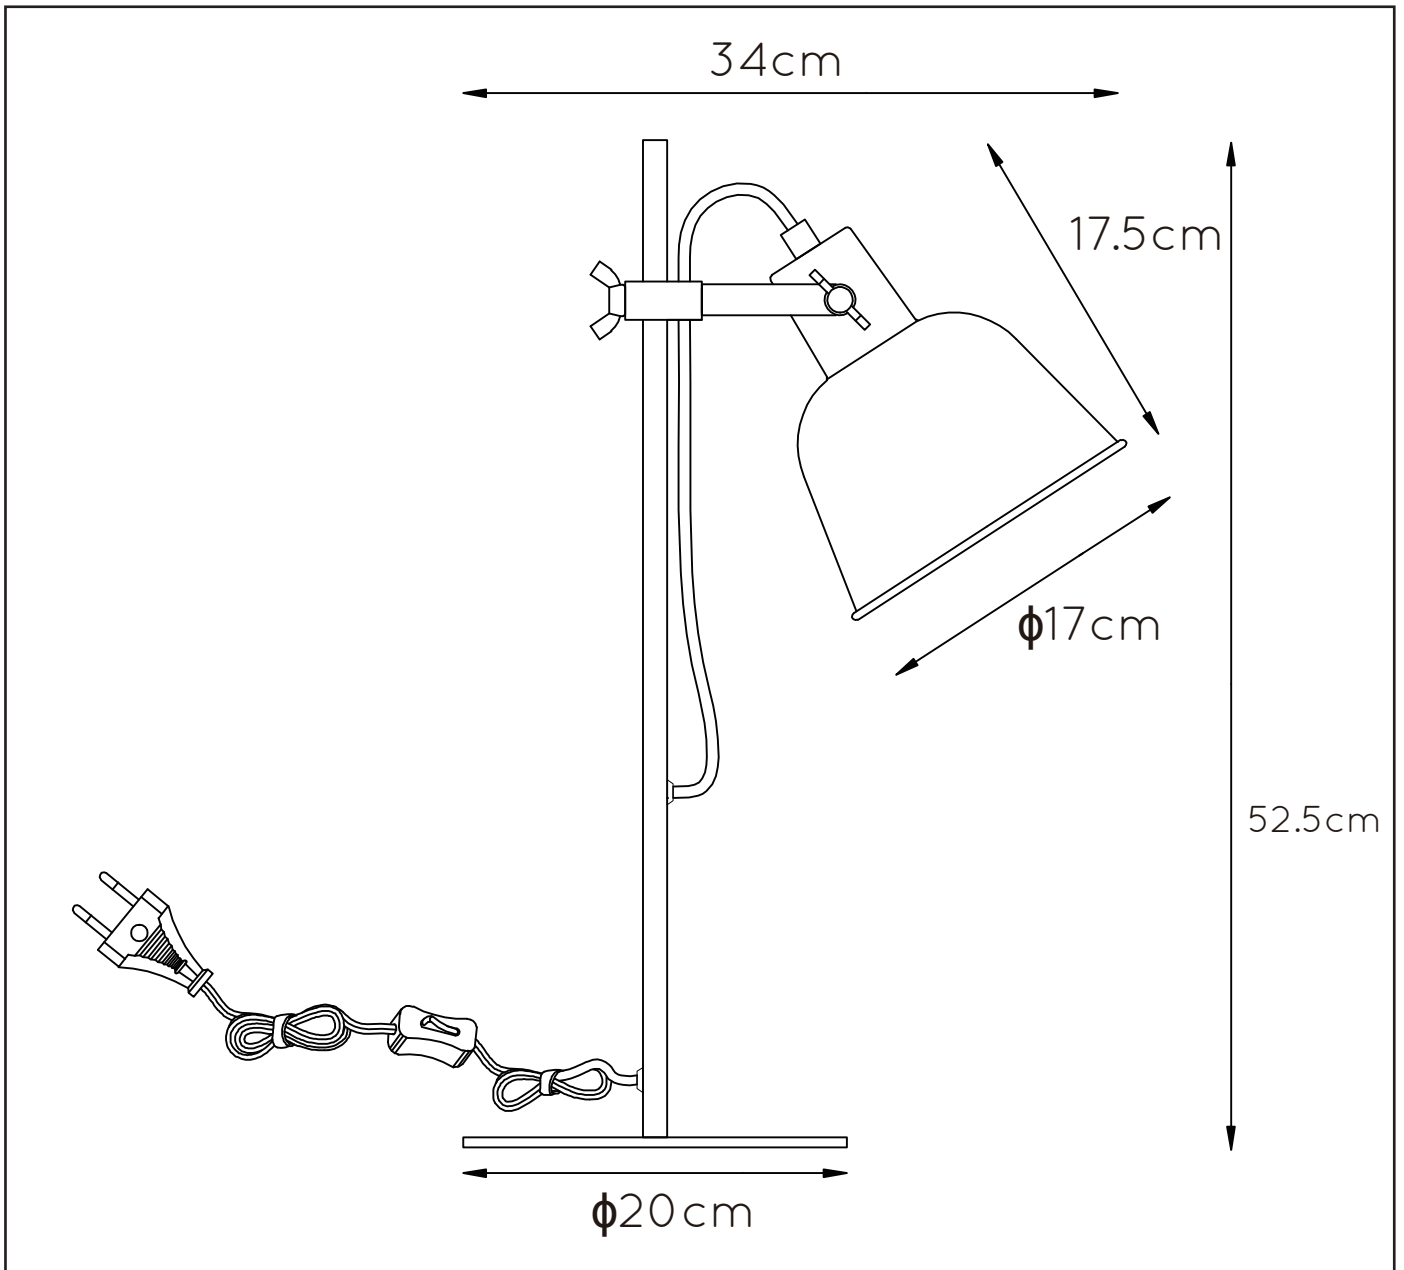

RECOMMENDED LUCIDE LIGHT SOURCE

49042/05/62

Light source dimmable : Yes

Light source incl. : No

General

Dimensions LxWxH : 34 cm x 20 cm x 52.5 cm
Height minimum : -
Height maximum : -
Dimensions shade LxWxH : 17 cm x 17cm x 17.5cm
Main material : Metal
Ceiling rose material : -
Color : Sand black&gold
Style : Country style
Shape: Round
Weight : 1.50kg
Warranty : 2 years

Product specifications

Dimmable : No
Light direction : Around (Diffuse)
Adjustable in height : No
Directional : Yes
Cable : Yes,Cable on Product
Cable length : 170cm
Sensor : Without Sensor
Control : On/Off Switch In The Cord
IP-Class : 20
Electric class : 2
Light source including? : No
Lamp socket : E27
Light source number : 1
Power requirements : 220-240V~50Hz
Bulb type & maximum wattage : E27- max.60W

For more specifications of this product please visit
www.lucide.com

LUCIDE

TECHNICAL DRAWING & DIMENSIONS

PIA

Item number : 45580/01/30

EAN code : 5411212451101

For more specifications, dimensions please visit
www.lucide.com

LUCIDE

INSTALLATION DRAWING SPECIFICATIONS